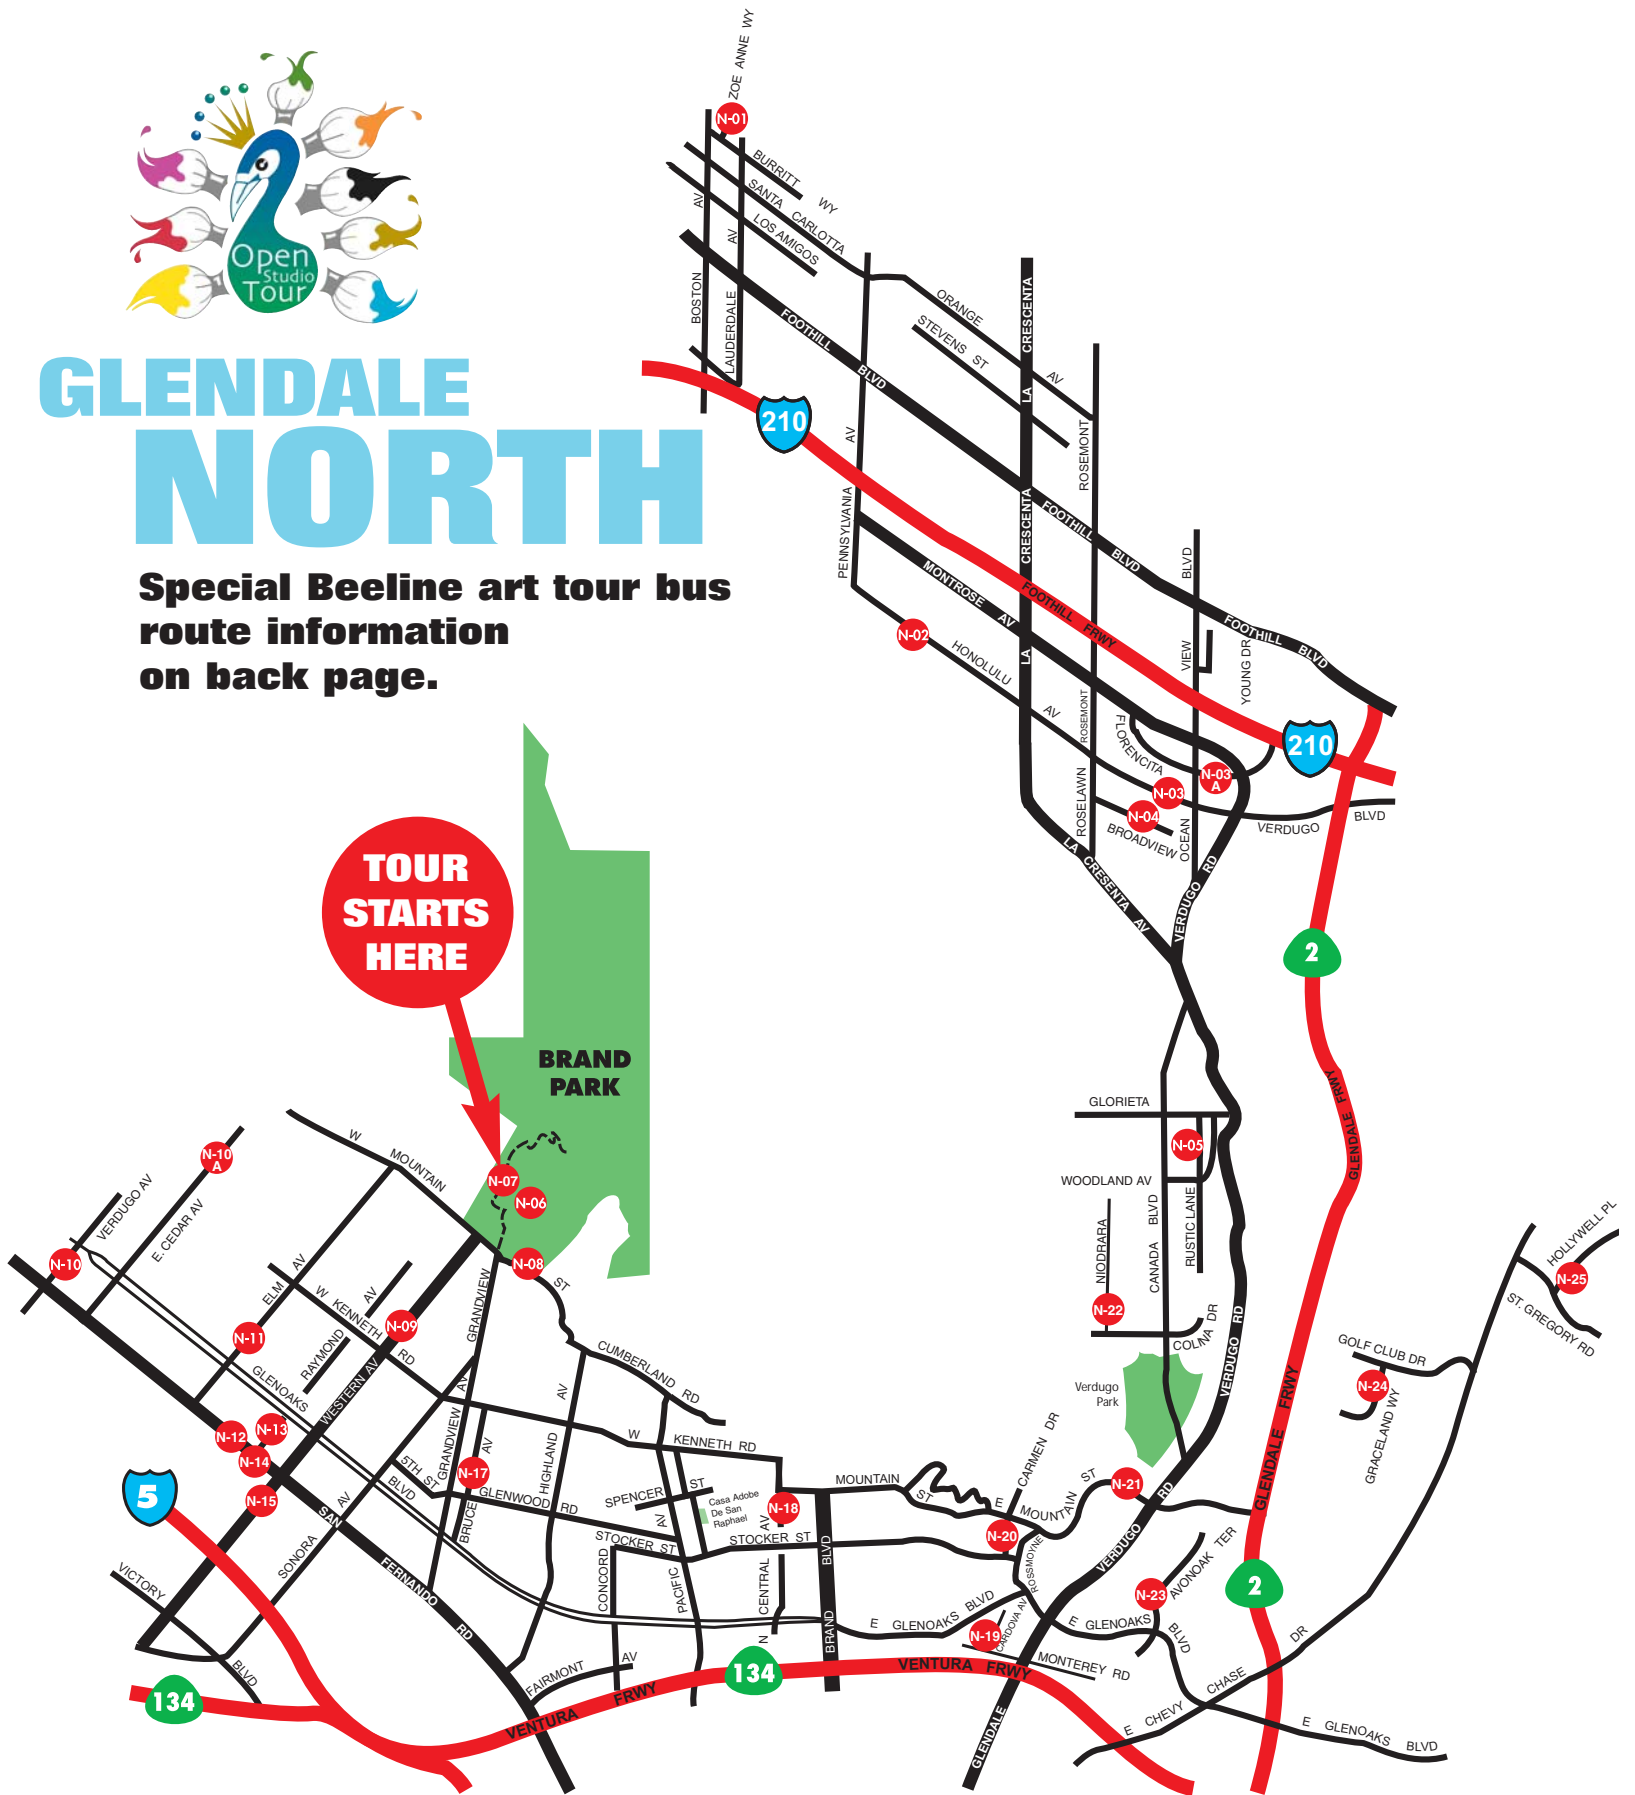

OPEN STUDIO TOUR

Contact information: for details and information call **[818] 548-2781**
www.parks.ci.glendale.ca.us/arts_culture.asp
www.GlendaleArtsandCulture.org

GLENDALE NORTH

Special Beeline art tour bus route information on back page.

- **N01** Srboohie Abajian,
  Monotype on Paper and Canvas
  5023 Zoe Anne Way, La Crescenta
  91214
- **N02** CS Fine Art
  Claudio Stickar, Monotype Prints
  3106 Honolulu Ave., La Crescenta
  91214
- **N03** Whites Art Framing and
  Restoration
  Ben Abril, Paintings
  Ron Chesley, Paintings
  Margaret Clark, Bronze Sculpture
  R. Jay Ewing, Paintings
  Ken Goldman, Wood Sculpture
  Heather Haaga, Paintings
  Karen Hansen, Paintings
  Joel Heger, Paintings
  Dick Heimbold, Paintings
  Jean LeFevre, Paintings
  Margot Lennartz, Paintings
  Martin Mondrus, Paintings
  Lisa Tucker, Paintings
  Jacques Valin, Paintings
  Loraine Veeck, Paintings
  2414 Honolulu Ave., Montrose 91020
- **N-03A** Businessmen's Art Institute
  Bill Grinnell, Paintings
  Various Artists, Traditional Paintings
  2228 Florencita Ave., Montrose 91020
- **N04** Cindy Jackson, Sculpture - Bronze
  1639 Broadview, Glendale 91208
- **N05** Farzad Kohan, Mixed-Media & Sculpture
  2741 Rustic Lane, Glendale 91208
- **N06** Brand Library Art Galleries
  Open Studio Exhibition
- **N07** Brand Studios
  Betty Bairamian, Mixed-Media
  Antonio Barbara, Acrylic & Watercolor
  Carol Ferguson, Oil
  Chris Filian, Mixed-Media
  Vic Iorillo, Photography
  Alina Khanajian, Custom Designs
  James Moya, Paint, Markers, Pastel,
  Paper Collage
  Diwan Nath, Multi-Media
  Samuel Rojas, Paintings & Paper Collage
  Joanie Stevens, Glass Jewelry

- Dorothy Stevens, Watercolors
  Barbara Thorn-Otto, Watercolors
  Anait Yepremyan, Custom Hats
  Anna Yepremyan, Paintings
  1601 W. Mountain St., Glendale 91201
- **N08** Pomm Studios
  Pomm, Watercolor & Oil Paintings
  1051 W. Mountain St., Glendale 91202
- **N09** Bob Layport, Oil Paintings on Canvas
  1320 Western Ave., Glendale 91201
- **N10** The Burbank Senior Artist Colony
  Belle Osipow, Paintings
  Gene Schklair, Painting, Printmaking
  & Sculpture
  240 E. Verdugo Ave., Burbank 91502
- **N10A** MCHO, Acrylic Paintings
  816 E. Cedar Ave., Burbank 91501
- **N11** Christine Jordan, Mixed Media, &
  Found Sculpture
  1127 Elm Ave., Glendale 91201
- **N12** Patrick's Café
  Salvador Arellano
  Ana Cruz
  Carlo Cruz
  Ron Cruz, Digital Photography
  Irwin Jazmines, Photography
  Larry Pelayo
  Ver Penaranda, Photography
  Don Magno
  Vics Magsaysay, Acrylic Paintings,
  Wood & Fish Line
  Hubert 'Bong' Malabanan, Photography
  Rodolfo S. Samonte, Giclee on Canvas
  Rene Villaroman, Photography
  6720 San Fernando Rd., Glendale
  91201
- **N13** Evrika Zetikyan, Acrylic Paintings
  on Canvas
  1063 Raymond Ave., Apt. 205,
  Glendale 91201
- **N14** Norik's Art Gallery & Studio
  637 San Fernando Rd., Glendale
  91201
- **N15** Cope Studios
  Terry Cooper, Sculpture
  Karen Cope, Sculpture
  Marsh Drucker, Sculpture
  Patricia Lee, Photo Collage