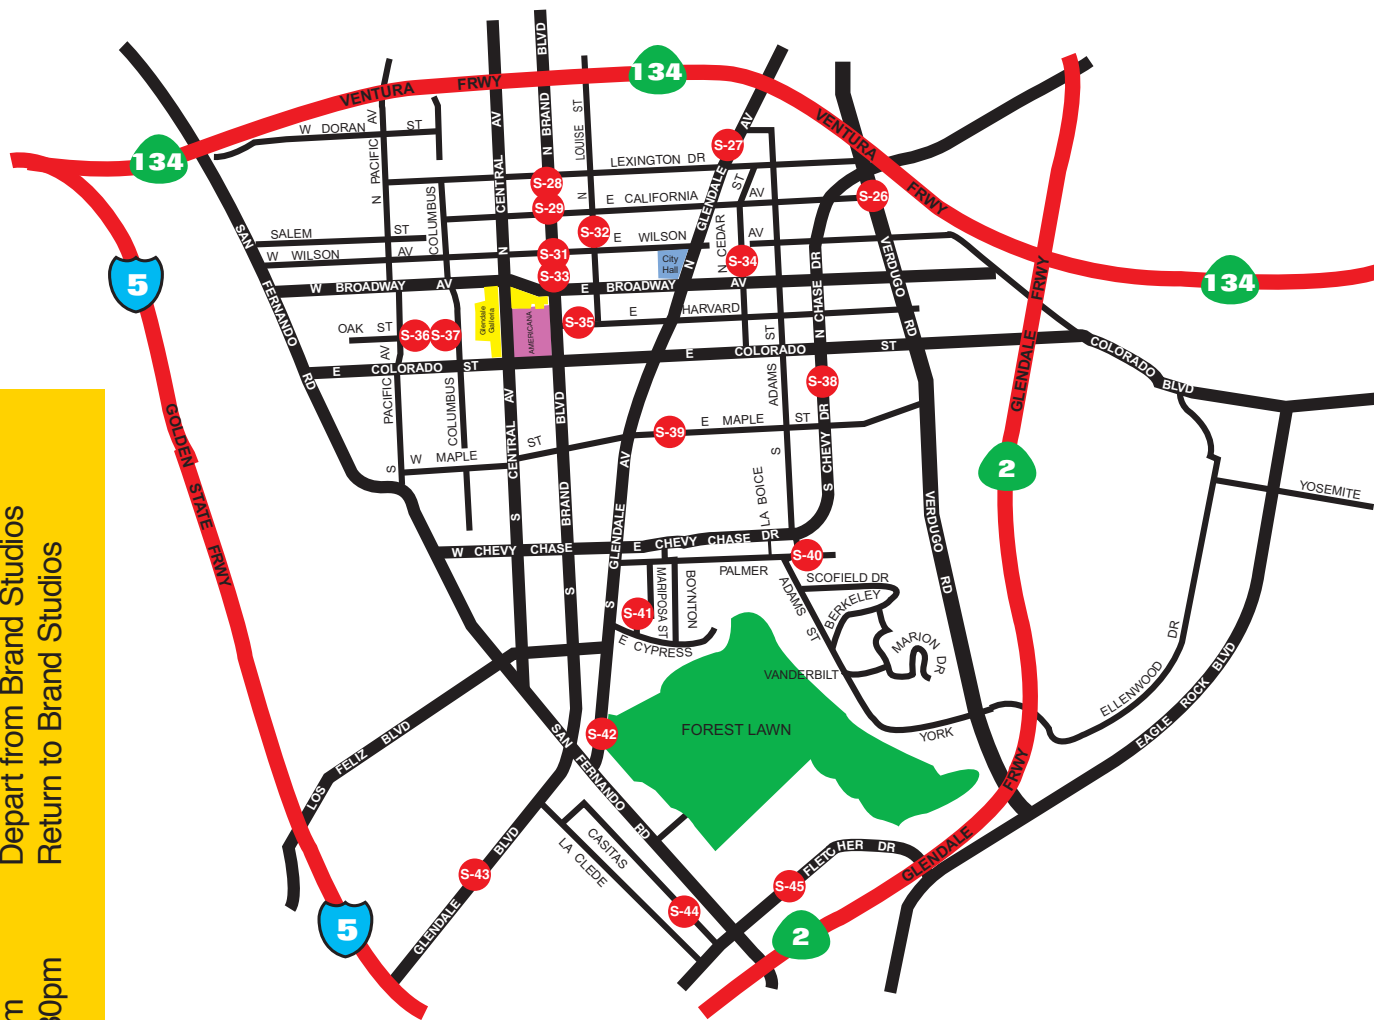

Beeline Information: Free Art Tour Bus Routes

Beeline Route #1

Route #1 starts and finishes at Brand Studios (N-07) and visits sites N08, N09, N13, N12, N15, N17, and N18. The bus will stop at each site for 10 minutes.

12:15pm Depart from Brand Studios
2:45pm Return to Brand Studios

Beeline Route #2

Route #2 starts and finishes at Brand Studios (N-07) and visits sites N19, N20, N21, N22, N05, N24, and N23. The bus will stop at each site for 10 minutes.

3pm Depart from Brand Studios
5:30pm Return to Brand Studios

Beeline Route #3

Route #3 starts and finishes at the Alex Theatre (S31) and visits S32, S27, S38, S40, S41, S39 and S37. The bus will stop at each site for 10 minutes.

Loop One
12:15pm Depart from the Alex Theatre
2:45pm Returns to the Alex Theatre

Loop Two
3pm Depart from the Alex Theatre
5:30pm Returns to the Alex Theatre

GLENDALE SOUTH